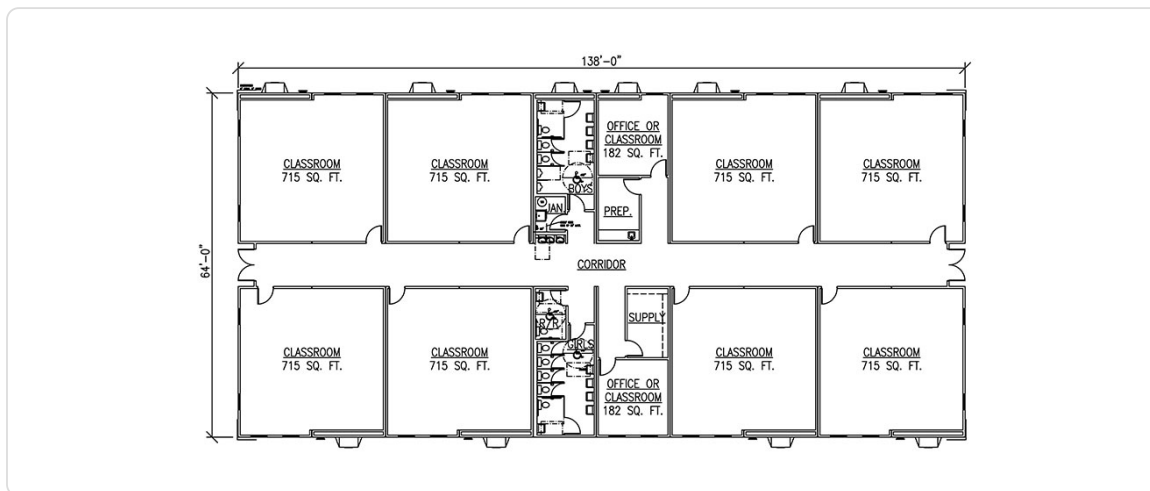

# 8 CLASSROOMS 3 RESTROOMS 2 OFFICES

MODEL# CLUF8R1OFF

## NEW 138' x 64' Modular Classroom Building

- 8,832 square feet
- 8 classrooms
- 3 restrooms
- 2 offices
- Programmable climate control
- High-quality exterior and interior finishes
- For lease and sale!

## Specifications

Square Feet	8,832	Size	138' x 64'
Interior Wall Finish	VCG	Flooring Material	Carpet
HVAC Quantity	10	Classroom (qty)	8
Restrooms	3	Office (qty)	2

Prefer talking on the phone?

Give us a call.