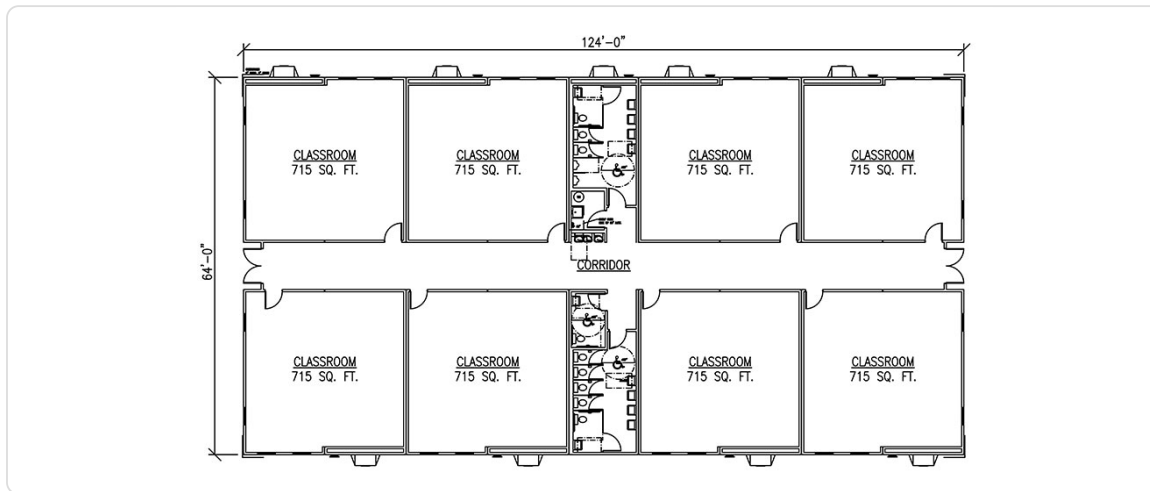

8 CLASSROOMS 3 RESTROOMS

MODEL# CLUF8R1

NEW 124' x 64' Modular Classroom Building

- 7,936 square feet
- 8 classrooms
- 3 restrooms
- Programmable climate control
- High-quality exterior and interior finishes
- For lease and sale!

Stock availability may be limited and require to-be-built new construction. As-built design may vary in appearance and layout.

Specifications

Square Feet	7,936	Size	124' x 64'
Interior Wall Finish	VCG	Flooring Material	Carpet
HVAC Quantity	9	Classroom (qty)	8
Restrooms	3		