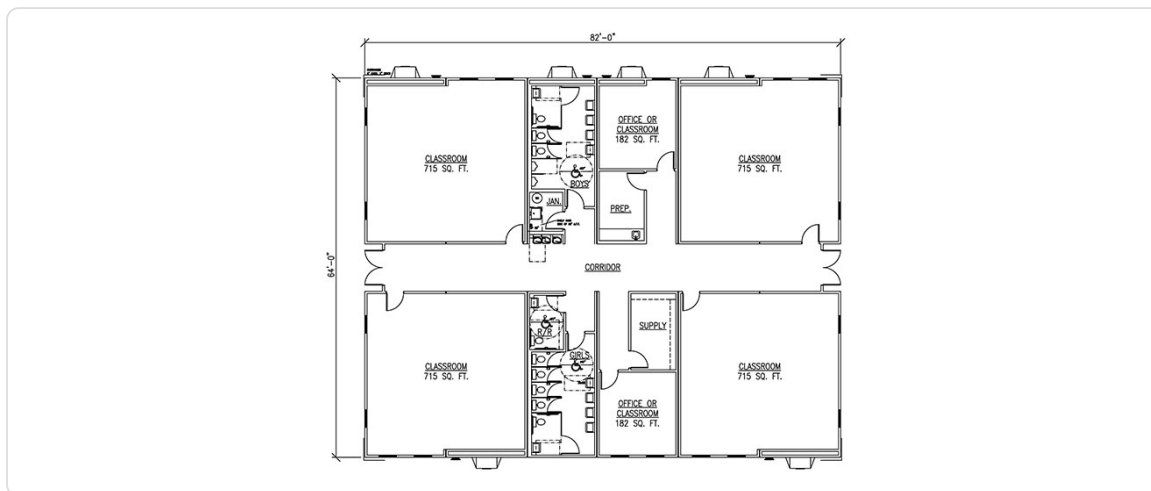

4 CLASSROOMS 3 RESTROOMS 2 OFFICES

MODEL# CLUFX4R10FF

NEW 82' x 64' Modular Classroom Building

- 5,248 square feet
- 4 classrooms
- 3 restrooms
- 2 offices
- Programmable climate control
- High-quality exterior and interior finishes
- For lease and sale!

Stock availability may be limited and require to-be-built new construction. As-built design may vary in appearance and layout.

Specifications

Square Feet	5,248	Size	82' x 64'
Interior Wall Finish	VCG	Flooring Material	Carpet
HVAC Quantity	6	Classroom (qty)	4
Restrooms	3	Office (qty)	2