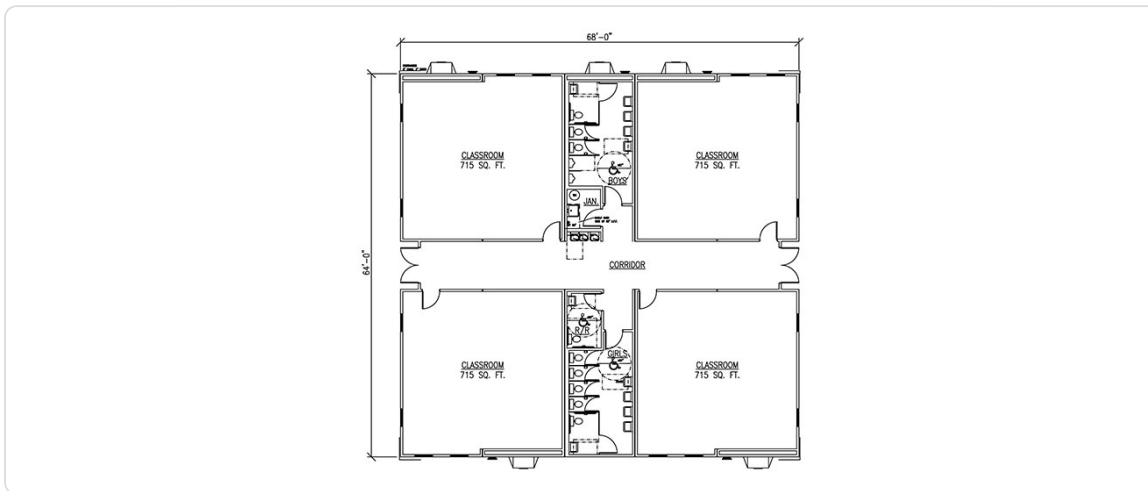

4 CLASSROOMS 3 RESTROOMS

MODEL# CLUFX4R1

NEW 68' x 64' Modular Classroom Building

- 4,352 square feet
- 4 classrooms
- 3 restrooms
- Programmable climate control
- High-quality exterior and interior finishes
- For lease and sale!

Stock availability may be limited and require to-be-built new construction. As-built design may vary in appearance and layout.

Specifications

Square Feet	4,352	Size	68' x 64'
Interior Wall Finish	VCG	Flooring Material	Carpet
HVAC Quantity	5	Classroom (qty)	4
Restrooms	3		