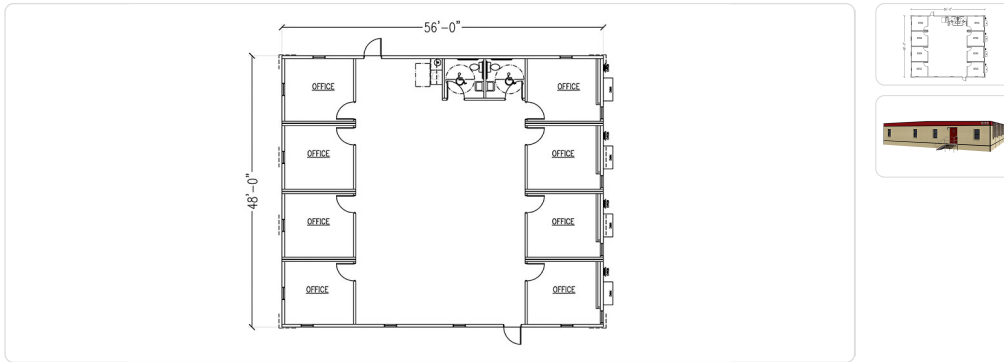

## 8 OFFICES 2 RESTROOMS

MODEL# OCUFX08W

NEW 48' x 56' modular office complex

- 2,688 square feet
- 8 offices
- 2 restrooms
- Programmable climate control
- High-quality exterior and interior finishes
- For lease and sale!

Stock availability may be limited and require to-be-built new construction. As-built design may vary in appearance and layout.

### Specifications

<b>Square Feet</b>	2,688	<b>Size</b>	48' x 56'
<b>Interior Wall Finish</b>	VCG	<b>Flooring Material</b>	VCT
<b>HVAC Quantity</b>	4	<b>Restrooms</b>	2
<b>Office (qty)</b>	8		

Prefer talking on the phone?