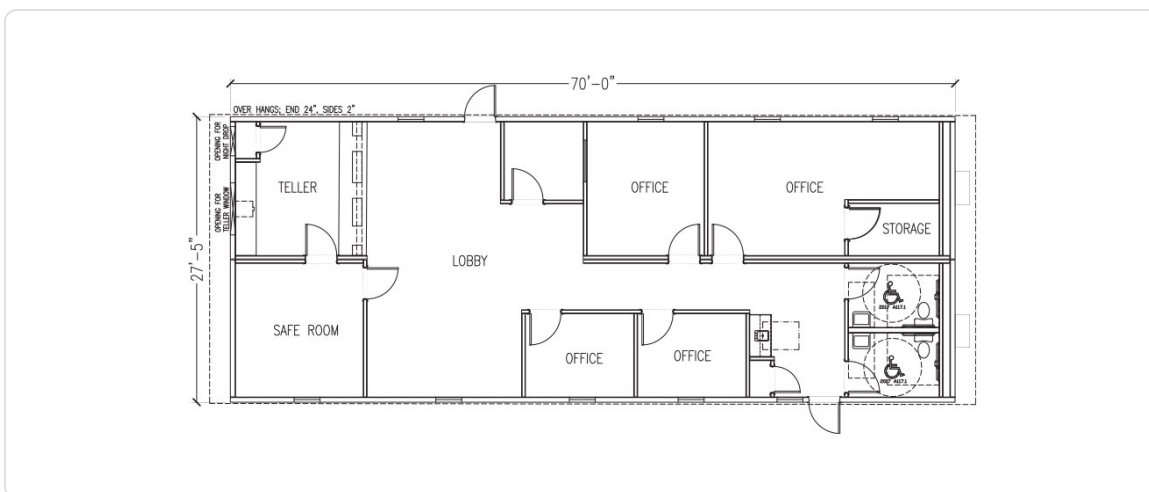

RETAIL & DRIVE-THRU | 4 OFFICE | 28' X 70'

MODEL# BK2870 OFF4

NEW 28' x 70' Portable Modular Bank Building

- 1,960 square feet
- Drive-up teller window
- Walk-in multiple teller counter
- 4 Offices
- Lobby area
- Night drop
- 2 Restrooms
- Break area
- Storage room
- Safe room
- Front and rear entrances
- Programmable climate control
- High-quality exterior and interior finishes
- For lease and sale!

Stock availability may be limited and require to-be-built new construction. As-built design may vary in appearance and layout.

Specifications

Square Feet	1,960
Interior Wall Finish	VCG
HVAC Quantity	2
Office (qty)	4

Size	28' x 70'
Flooring Material	Carpet
Restrooms	2

Prefer talking on the phone?

Give us a call.

1-877-966-7839