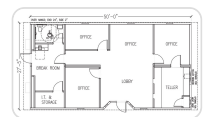

RETAIL & DRIVE-THRU | 3 OFFICE | 28' X 50'

MODEL# BK2850

NEW 28' x 50' Portable Modular Bank Building

- 1,400 square feet
- Drive-up teller window
- Walk-in multiple teller counter
- 3 Offices
- Lobby area
- Night drop
- Restroom
- Break area
- Storage room
- Recessed front entrance
- Side entrance
- Programmable climate control
- High-quality exterior and interior finishes
- For lease and sale!

Stock availability may be limited and require to-be-built new construction. As-built design may vary in appearance and layout.

Specifications

Square Feet	1,400
Interior Wall Finish	VCG
HVAC Quantity	2
Office (qty)	3