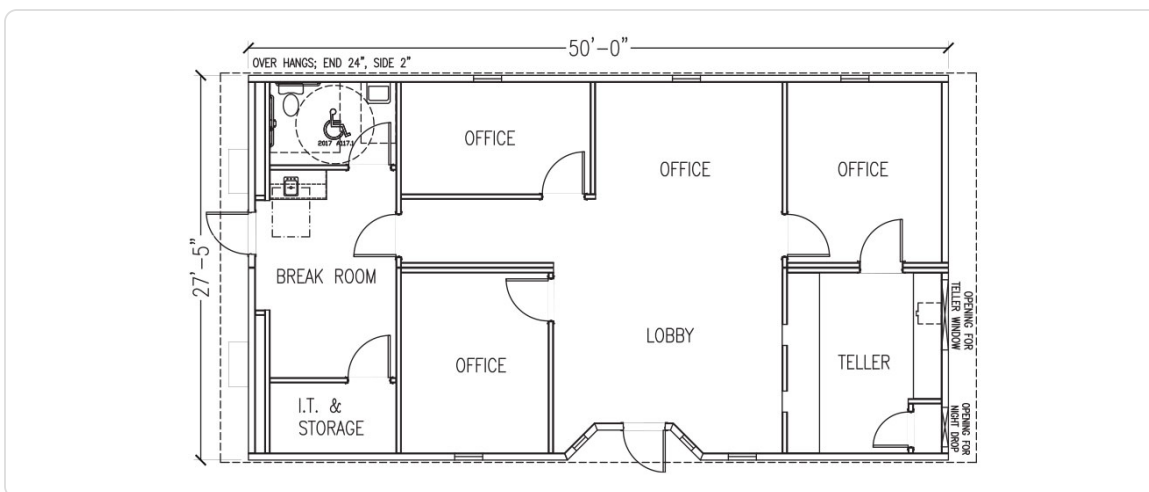

RETAIL & DRIVE-THRU | 3 OFFICE | 28' X 50'

MODEL# BK2850

NEW 28' x 50' Portable Modular Bank Building

- 1,400 square feet
- Drive-up teller window
- Walk-in multiple teller counter
- 3 Offices
- Lobby area
- Night drop
- Restroom
- Break area
- Storage room
- Recessed front entrance
- Side entrance
- Programmable climate control
- High-quality exterior and interior finishes
- For lease and sale!

Stock availability may be limited and require to-be-built new construction. As-built design may vary in appearance and layout.

Specifications

Square Feet	1,400
Interior Wall Finish	VCG
HVAC Quantity	2
Office (qty)	3

Size	28' x 50'
Flooring Material	Carpet
Restrooms	1

Prefer talking on the phone?

Give us a call.

1-877-966-7839