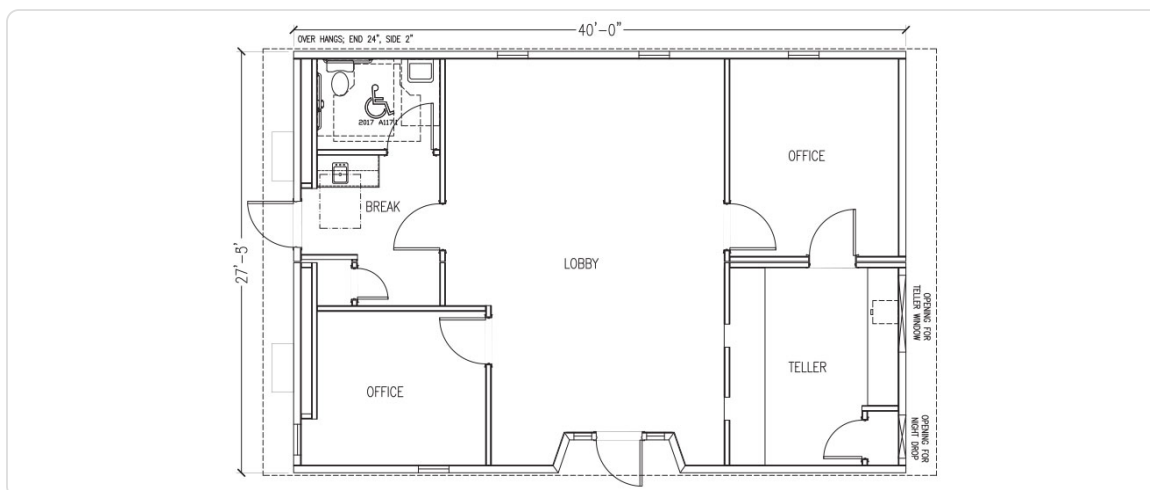

RETAIL & DRIVE-THRU | 2 OFFICE | 28' X 40'

MODEL# BK2840

NEW 28' x 40' Portable Modular Bank Building

- 1,120 square feet
- Drive-up teller window
- Walk-in multiple teller counter
- 2 Offices
- Lobby area
- Night drop
- Restroom
- Break area
- Recessed front entrance
- Side entrance
- Programmable climate control
- High-quality exterior and interior finishes
- For lease and sale!

Stock availability may be limited and require to-be-built new construction. As-built design may vary in appearance and layout.

Specifications

Square Feet	1,120
Interior Wall Finish	VCG
HVAC Quantity	2

Size	28' x 40'
Flooring Material	Carpet
Restrooms	1