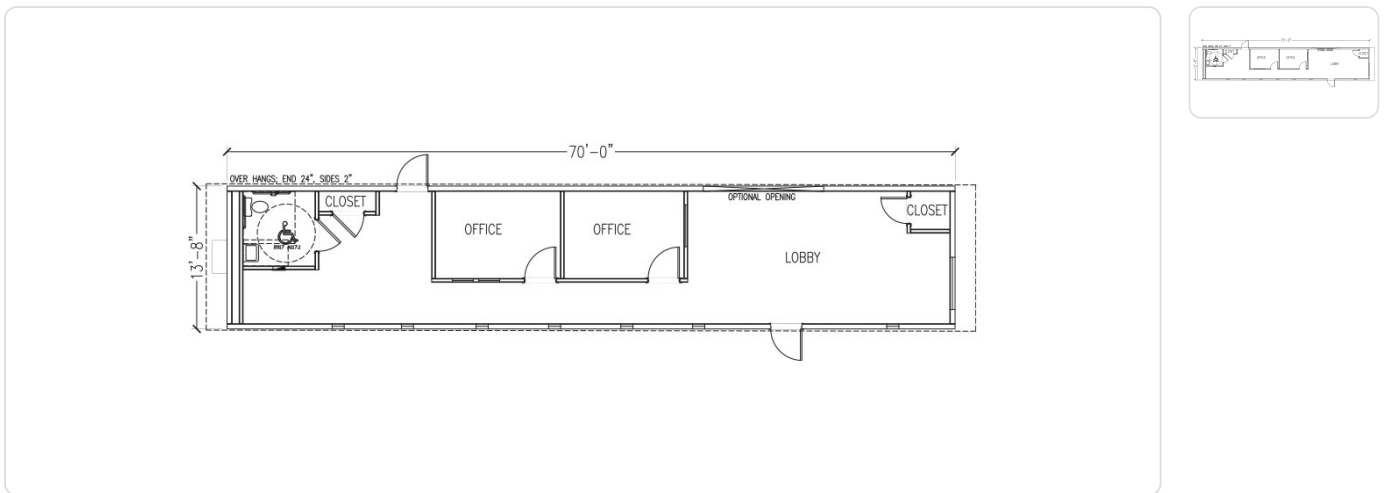

RETAIL | 2 OFFICE | 14' X 70'

MODEL# BK1470 OFF1.1

NEW 14' x 70' Portable Retail Bank Building

- 980 square feet
- 2 Offices
- Lobby area
- Restroom
- Front and rear entrances
- Programmable climate control
- High-quality exterior and interior finishes
- For lease and sale!

Stock availability may be limited and require to-be-built new construction. As-built design may vary in appearance and layout.

Specifications

Square Feet	980
Interior Wall Finish	VCG
HVAC Quantity	1
Office (qty)	2