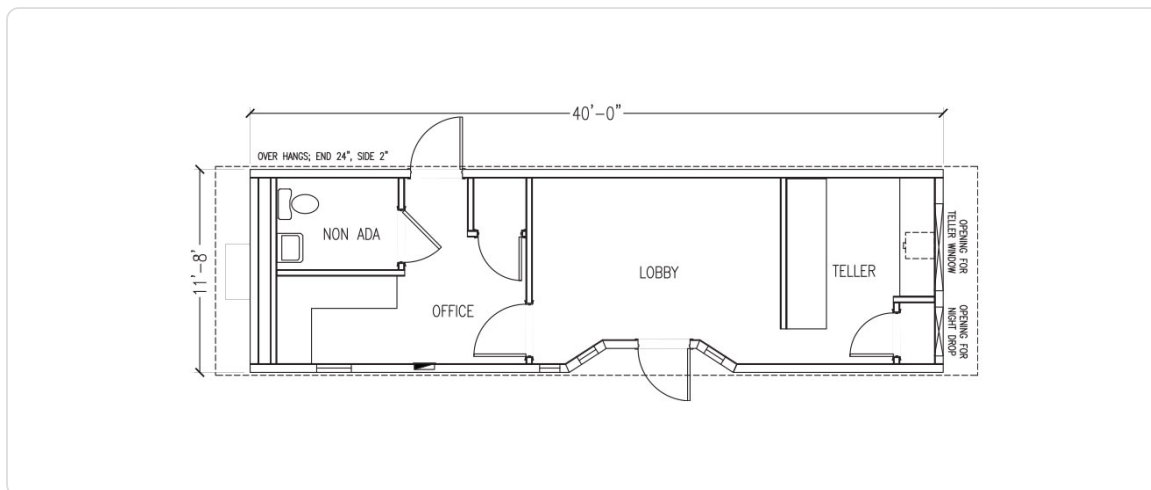

WALK-IN & DRIVE-THRU | 1 OFFICE | 12' X 40'

MODEL# BK1240

NEW 12' x 40' Portable Bank Building

- 480 square feet
- Drive-up teller window
- 1 office
- Night drop
- Lobby area
- Recessed entryway
- Restroom
- Front and rear entrances
- Programmable climate control
- High-quality exterior and interior finishes
- For lease and sale!

Stock availability may be limited and require to-be-built new construction. As-built design may vary in appearance and layout.

Specifications

Square Feet	480
Interior Wall Finish	VCG
Office Quantity	1
Office (sq ft)	1877.066-7839

Size	12' x 40'
Flooring Material	Carpet
Restrooms	1