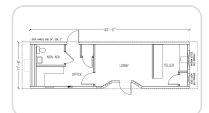

WALK-IN & DRIVE-THRU | 1 OFFICE | 12' X 40'

MODEL# BK1240

NEW 12' x 40' Portable Bank Building

- 480 square feet
- Drive-up teller window
- 1 office
- Night drop
- Lobby area
- Recessed entryway
- Restroom
- Front and rear entrances
- Programmable climate control
- High-quality exterior and interior finishes
- For lease and sale!

Stock availability may be limited and require to-be-built new construction. As-built design may vary in appearance and layout.

Specifications

Square Feet	480
Interior Wall Finish	VCG
Office Quantity	1
Office (sq ft)	1877.066-7839