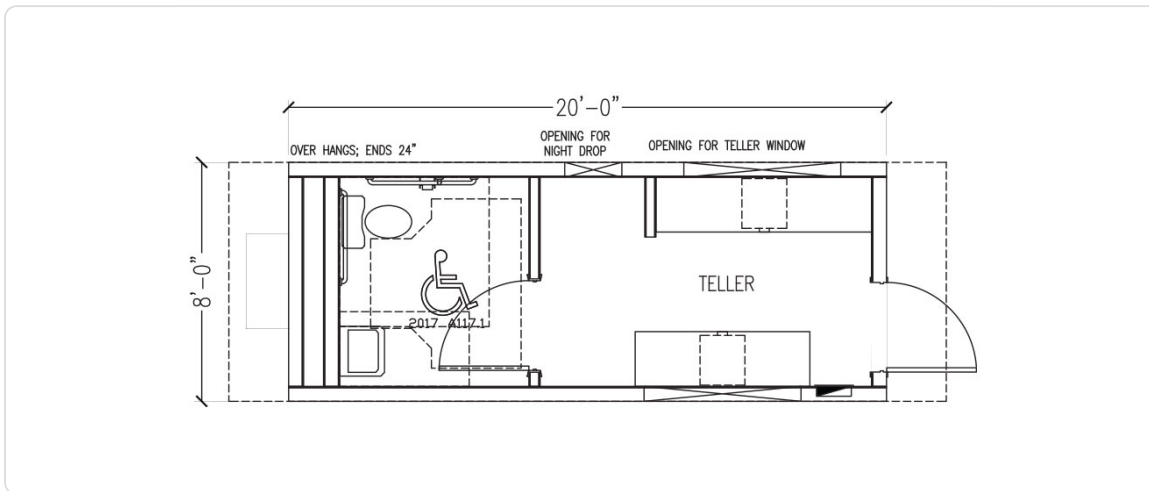

DRIVE-UP | 2 WINDOW | 8' X 20'

MODEL# BK0820

NEW 8' x 20' Portable Bank Trailer

- 160 square feet
- 2 Drive-up teller windows
- Restroom
- Programmable climate control
- High-quality exterior and interior finishes
- For lease and sale!

Stock availability may be limited and require to-be-built new construction. As-built design may vary in appearance and layout.

Specifications

Square Feet	160	Size	8' x 20'
Interior Wall Finish	VCG	Flooring Material	Carpet
HVAC Quantity	1	Restrooms	1