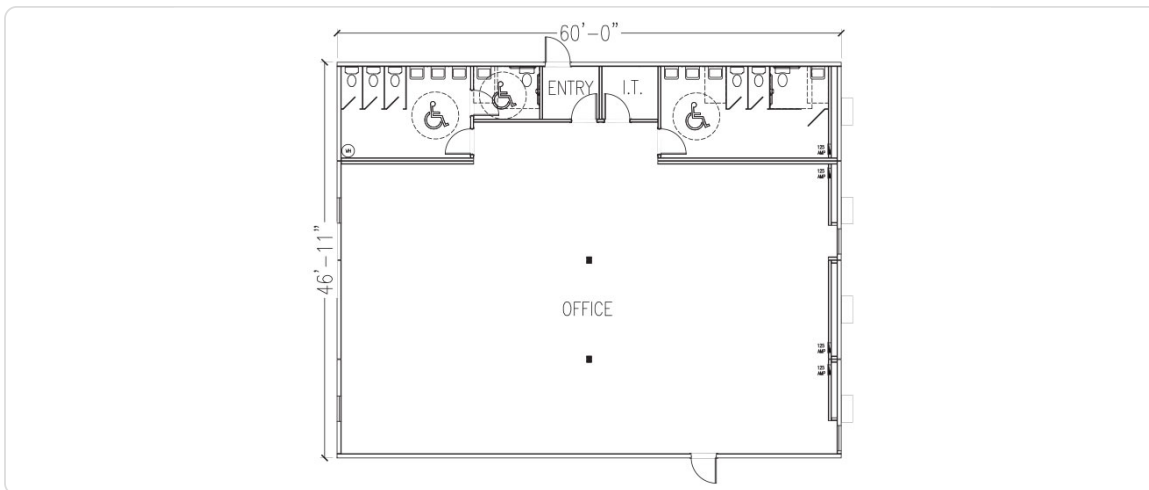

# 1 OFFICE AREA

MODEL# NMCC-00509

CONCEPT 46' x 60' custom modular office complex

- 2,760 square feet
- 1 large open office areas
- 2 restrooms
- Programmable climate control
- High-quality exterior and interior finishes

To-be-built new construction. As-built design may vary in appearance and layout.

## Specifications

<b>Square Feet</b>	2,760	<b>Size</b>	46' x 60'
<b>Exterior Finish</b>	Custom Selection	<b>Interior Wall Finish</b>	Custom Selection
<b>Flooring Material</b>	Custom Selection	<b>Lighting</b>	Custom Selection
<b>HVAC Quantity</b>	4	<b>Restrooms</b>	2