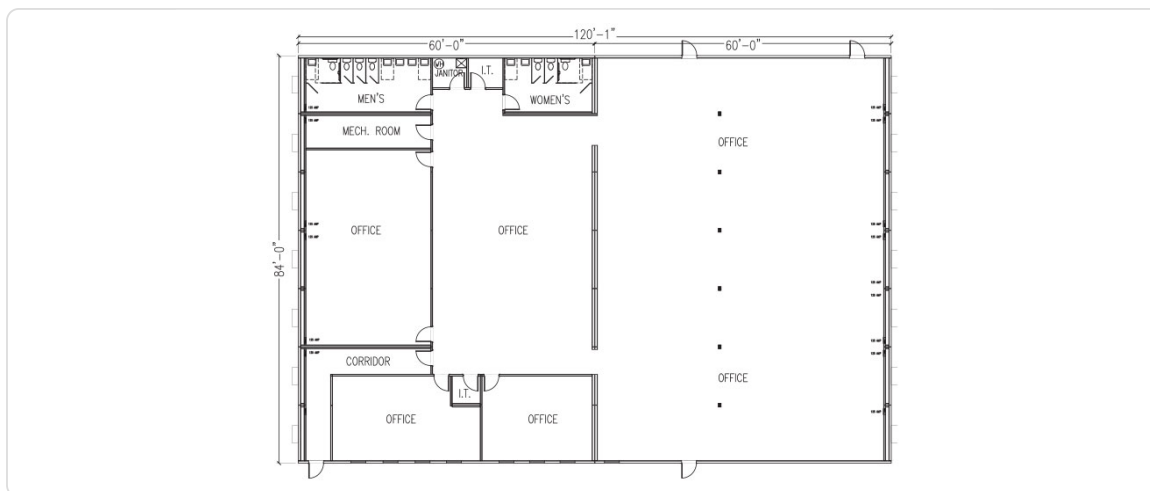

3 OFFICE AREAS 2 PRIVATE OFFICES

MODEL# NMCC-00502

CONCEPT 84' x 120' custom modular office complex

- 10,080 square feet
- 3 large open office areas
- 2 private offices
- 2 restrooms
- Programmable climate control
- High-quality exterior and interior finishes

To-be-built new construction. As-built design may vary in appearance and layout.

Specifications

Exterior Finish	Custom Selection	Interior Wall Finish	Custom Selection
Flooring Material	Custom Selection	Lighting	Custom Selection
HVAC Quantity	14	Restrooms	2