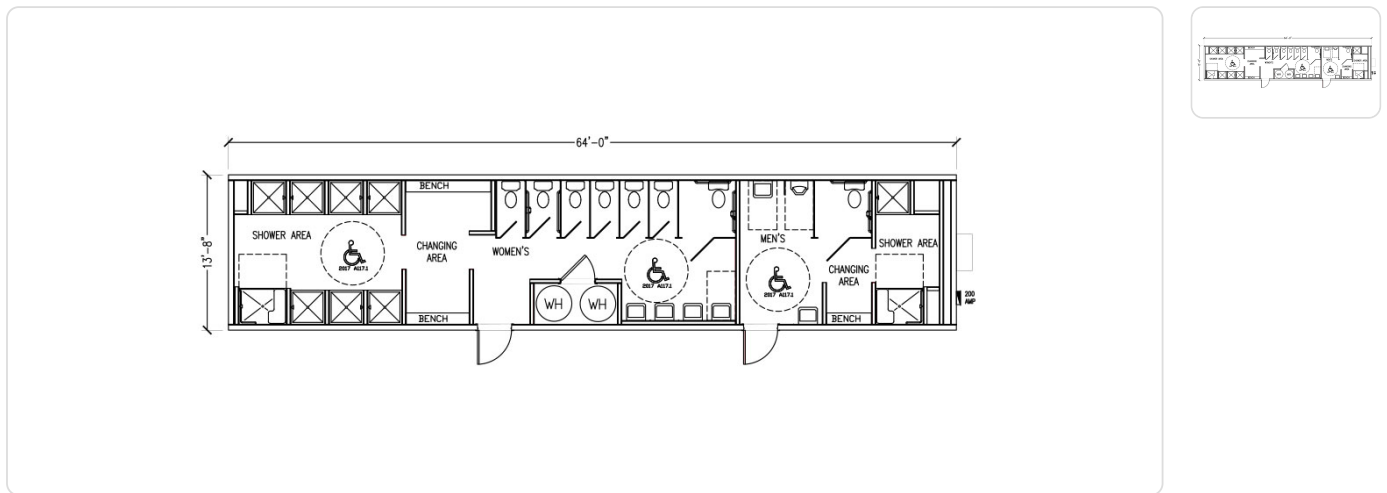

9 STALLS 10 SHOWERS (WOMEN'S)

MODEL# LV1464 F09S10

NEW 14' x 64' Toilet Trailer

- 896 square feet
- Women's restroom with 7 stalls
- Men's restroom with 1 stalls and a 1 urinals
- Changing areas
- Individual exterior entrances
- Programmable climate control
- High-quality exterior and interior finishes
- For lease and sale!

Stock availability may be limited and require to-be-built new construction. As-built design may vary in appearance and layout.

Specifications

Interior Wall Finish	VCG	Flooring Material	VCT
HVAC Quantity	1	Restrooms	2