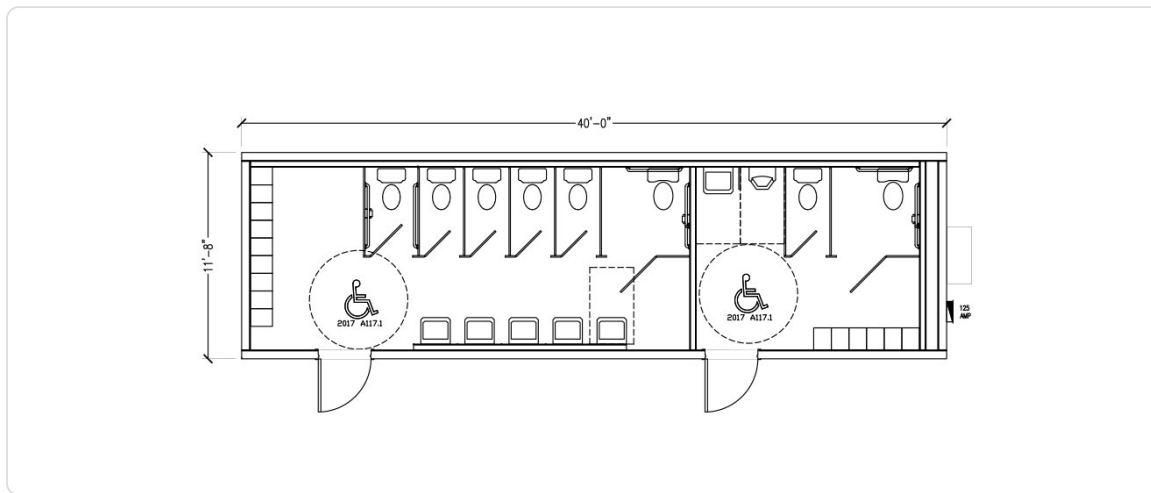

10 STALLS (WOMEN'S)

MODEL# LV1240 F10S00.3

NEW 12' x 40' Toilet Trailer

- 480 square feet
- Women's restroom with 6 stalls
- Men's restroom with 2 stalls and a 1 urinals
- Changing areas
- Individual exterior entrances
- Programmable climate control
- High-quality exterior and interior finishes
- For lease and sale!

Stock availability may be limited and require to-be-built new construction. As-built design may vary in appearance and layout.

Specifications

Interior Wall Finish	VCG	Flooring Material	VCT
HVAC Quantity	1	Restrooms	2