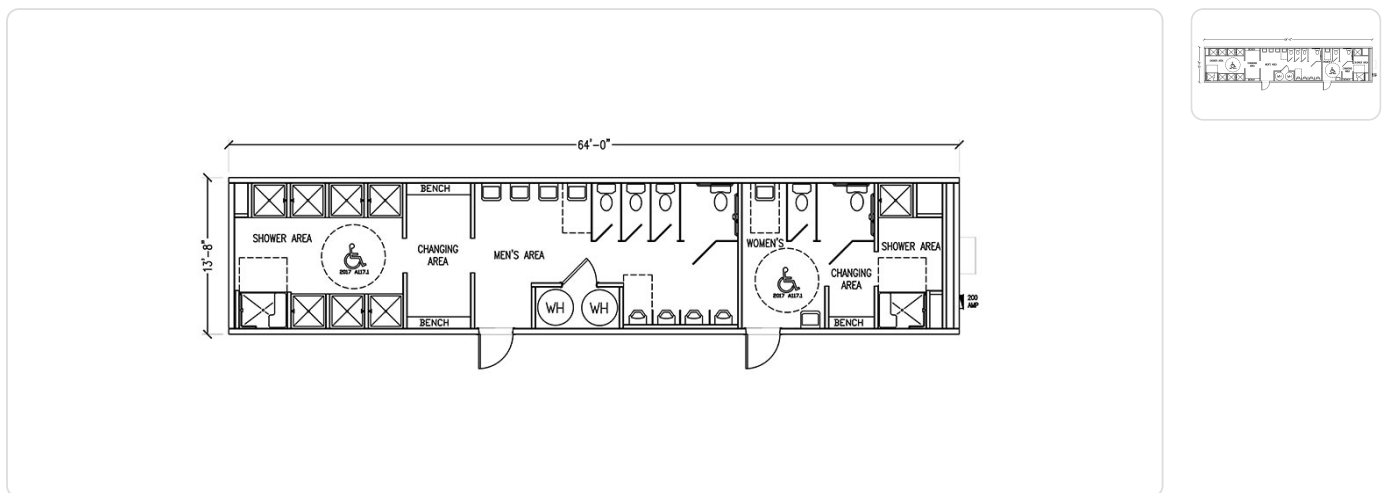

10 STALLS 10 SHOWERS (MEN'S)

MODEL# LV1464 F10S10

NEW 14' x 64' Toilet Trailer

- 896 square feet
- Men's restroom with 4 stalls and 4 urinals
- Women's restroom with 2 stalls
- Changing areas
- 8 Men's 2 Women's showers
- Individual exterior entrances
- Programmable climate control
- High-quality exterior and interior finishes
- For lease and sale!

Stock availability may be limited and require to-be-built new construction. As-built design may vary in appearance and layout.

Specifications

Square Feet	896	Size	14' x 64'
Interior Wall Finish	VCG	Flooring Material	VCT
HVAC Quantity	1	Restrooms	2