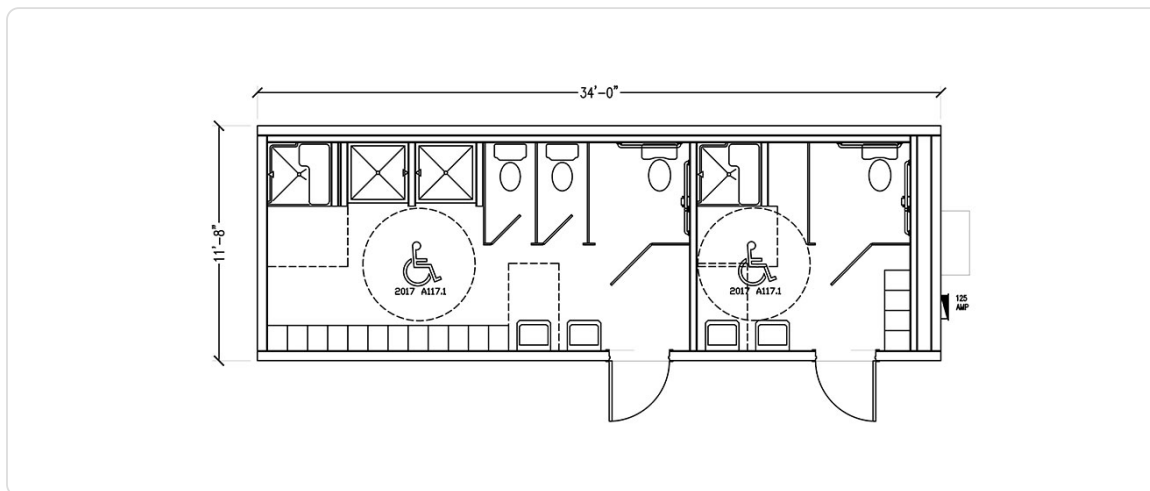

4 STALLS 4 SHOWERS

MODEL# LV1234 F04S04

NEW 12' x 34' Toilet Trailer

- 408 square feet
- single occupancy and multiple occupancy restrooms
- Showers and changing area
- Individual exterior entrances
- Programmable climate control
- High-quality exterior and interior finishes
- For lease and sale!

Stock availability may be limited and require to-be-built new construction. As-built design may vary in appearance and layout.

Specifications

Square Feet	408	Size	12' x 34'
Interior Wall Finish	VCG	Flooring Material	VCT
HVAC Quantity	1	Restrooms	2