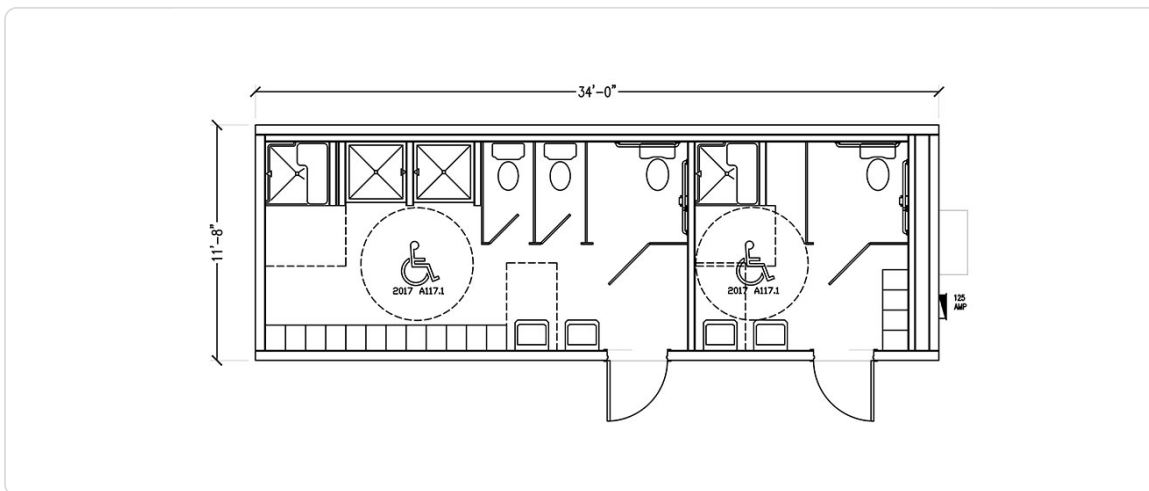

☎ 1 877 966 7839

4 STALLS 4 SHOWERS

MODEL# LV1234 F04S04

NEW 12' x 34' Toilet Trailer

- 408 square feet
- single occupancy and multiple occupancy restrooms
- Showers and changing area
- Individual exterior entrances
- Programmable climate control
- High-quality exterior and interior finishes
- For lease and sale!

Stock availability may be limited and require to-be-built new construction. As-built design may vary in appearance and layout.

Specifications

Square Feet	408
Interior Wall Finish	VCG
HVAC Quantity	1

Size	12' x 34'
Flooring Material	VCT
Restrooms	2