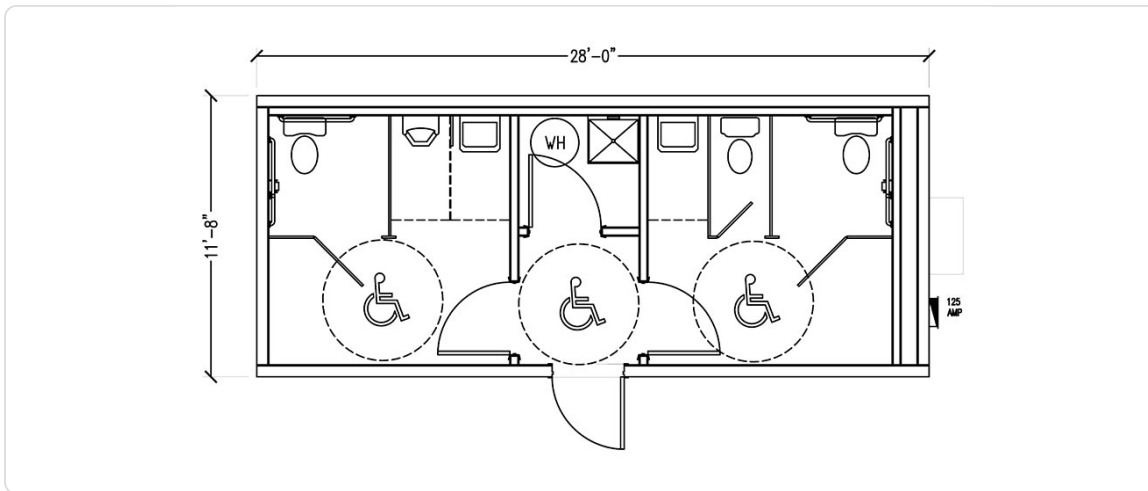

☎ 1 877 966 7839

4 STALLS

MODEL# LV1228 F04S00

NEW 12' x 28' Toilet Trailer

- 336 square feet
- Men's restroom with a stall and a urinal
- Women's restroom with 2 stalls
- Single entrance with vestibule
- Programmable climate control
- High-quality exterior and interior finishes
- For lease and sale!

Stock availability may be limited and require to-be-built new construction. As-built design may vary in appearance and layout.

Specifications

Square Feet	336
Interior Wall Finish	VCG
HVAC Quantity	1

Size	12' x 28'
Flooring Material	VCT
Restrooms	2