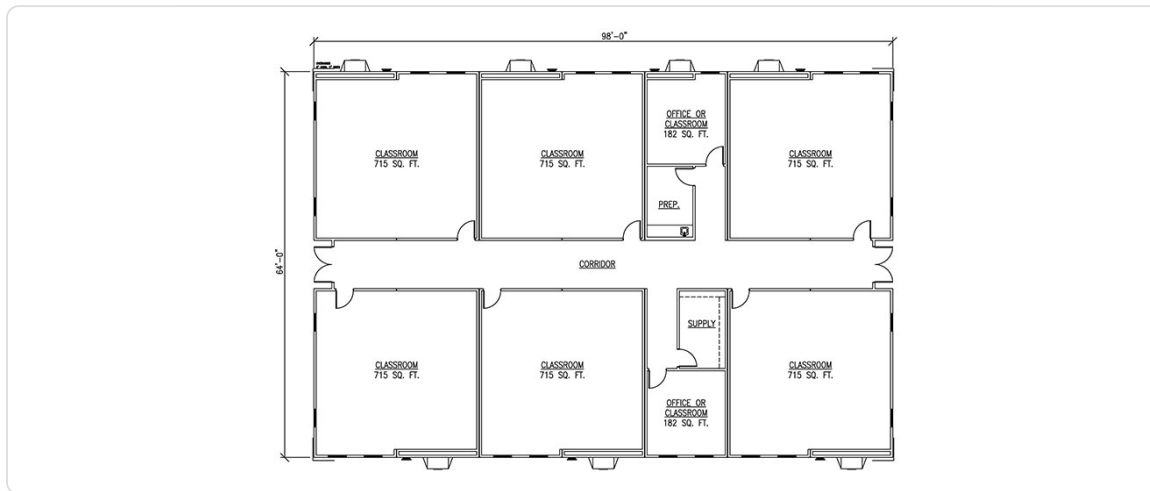

# 6 CLASSROOMS 2 OFFICES

MODEL# CLUFX6OFF

## NEW 98' x 64' Modular Classroom Building

- 6,272 square feet
- 6 classrooms
- 2 offices
- Programmable climate control
- High-quality exterior and interior finishes
- For lease and sale!

Stock availability may be limited and require to-be-built new construction. As-built design may vary in appearance and layout.

## Specifications

<b>Square Feet</b>	6,272	<b>Size</b>	98' x 64'
<b>Interior Wall Finish</b>	VCG	<b>Flooring Material</b>	Carpet
<b>HVAC Quantity</b>	7	<b>Classroom (qty)</b>	6
<b>Office (qty)</b>	2		

Prefer talking on the phone?