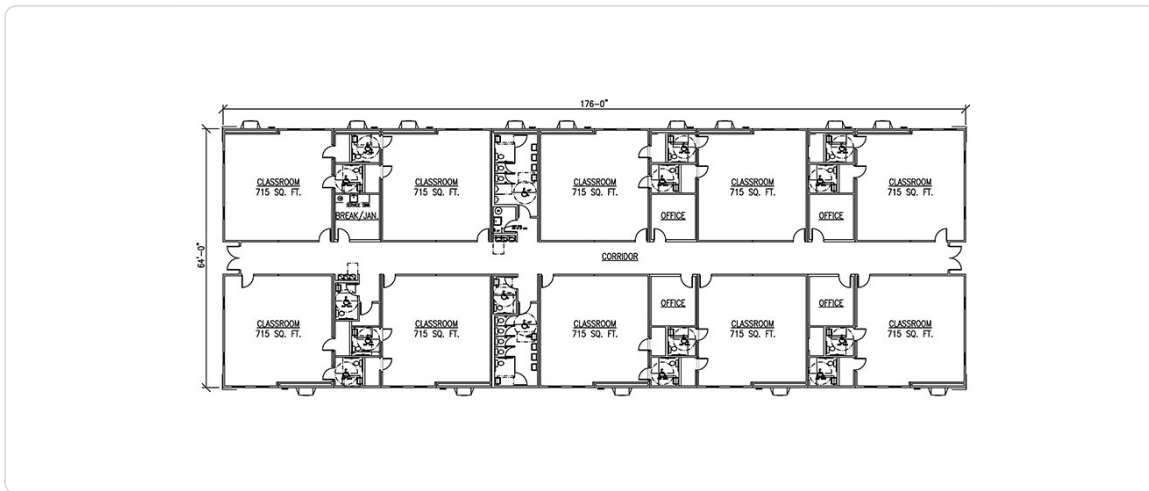

# 10 PRE-K CLASSROOMS 4 OFFICES 17 RESTROOMS

MODEL# CLUFX10K 715

NEW 176' x 64' Modular Classroom Building

- 11,264 square feet
- 10 pre-K classrooms
- 4 offices
- 17 restrooms
- Programmable climate control
- High-quality exterior and interior finishes
- For lease and sale!

## Specifications

Square Feet	11,264	Size	176' x 64'
Interior Wall Finish	VCG	Flooring Material	Carpet
HVAC Quantity	14	Classroom (qty)	10
Restrooms	17	Office (qty)	4