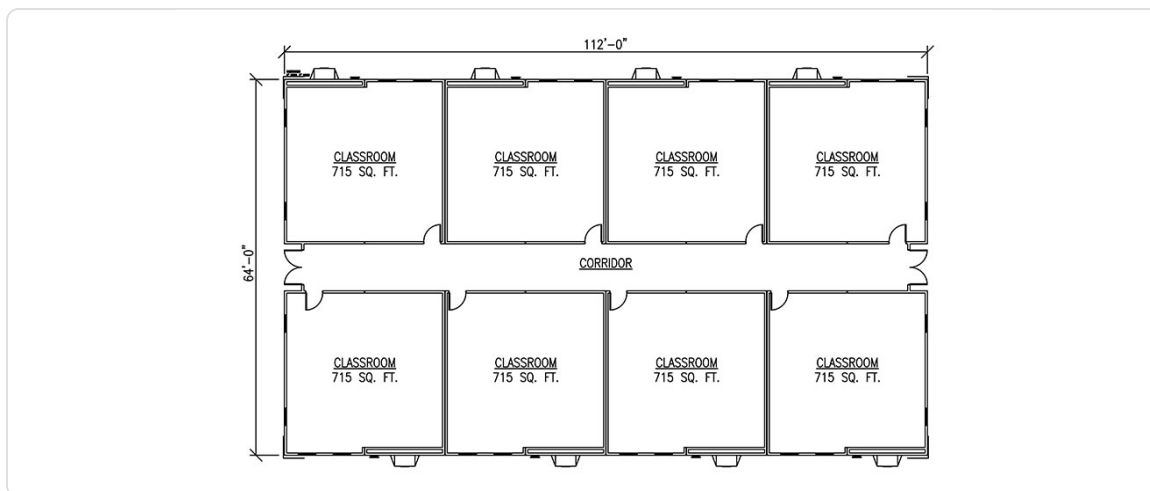

8 CLASSROOMS

MODEL# CLUFX8

NEW 112' x 64' Modular Classroom Building

- 7,168 square feet
- 8 classrooms
- Programmable climate control
- High-quality exterior and interior finishes
- For lease and sale!

Stock availability may be limited and require to-be-built new construction. As-built design may vary in appearance and layout.

Specifications

| | | | |
|----------------------|-------|-------------------|------------|
| Square Feet | 7,168 | Size | 112' x 64' |
| Interior Wall Finish | VCG | Flooring Material | Carpet |
| HVAC Quantity | 8 | Classroom (qty) | 8 |