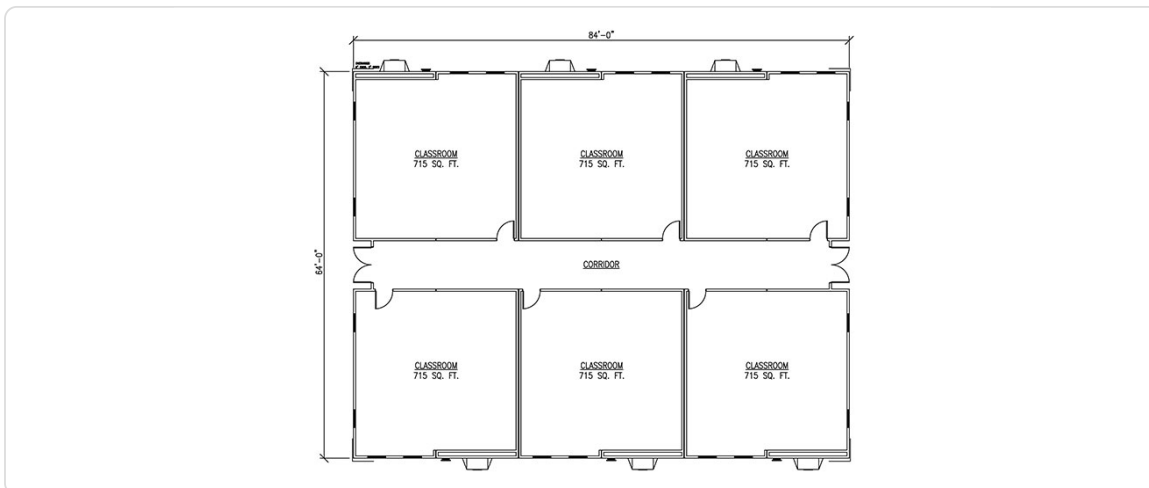

1 877 966 7839

6 CLASSROOMS

MODEL# CLUFX6

NEW 84' x 64' Modular Classroom Building

- 5,376 square feet
- 6 classrooms
- Programmable climate control
- High-quality exterior and interior finishes
- For lease and sale!

Stock availability may be limited and require to-be-built new construction. As-built design may vary in appearance and layout.

Specifications

Square Feet	5,376
Interior Wall Finish	VCG
HVAC Quantity	6

Size	84' x 64'
Flooring Material	Carpet
Classroom (qty)	6