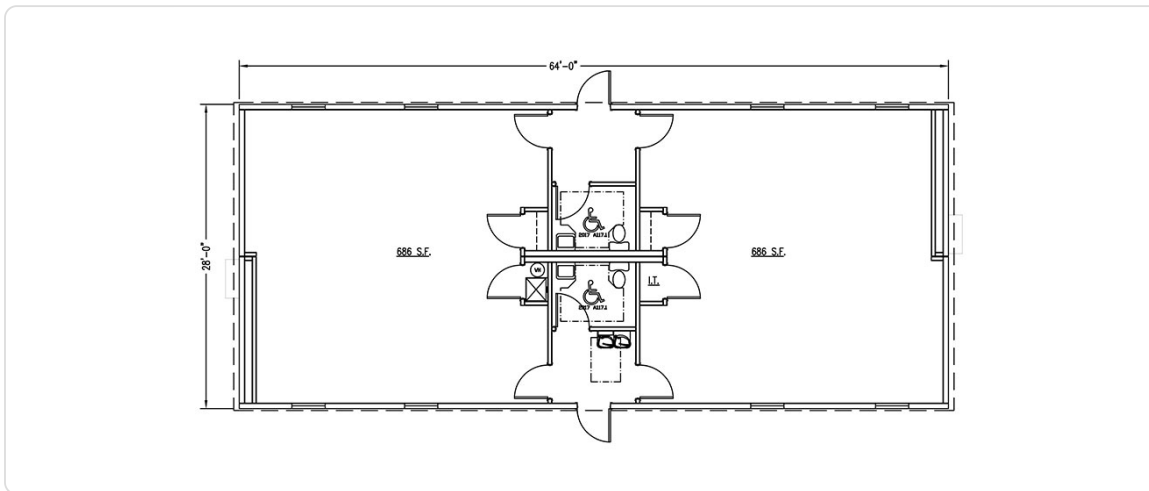

2 CLASSROOMS 2 RESTROOMS

MODEL# CLU2864WMTR

NEW 28' x 64' Modular Classroom Building

- 1,792 square feet
- 2 classrooms
- 2 restrooms
- Programmable climate control
- High-quality exterior and interior finishes
- For lease and sale!

Stock availability may be limited and require to-be-built new construction. As-built design may vary in appearance and layout.

Specifications

Square Feet	1,792	Size	28' x 64'
Interior Wall Finish	VCG	Flooring Material	Carpet
HVAC Quantity	2	Classroom (qty)	2
Restrooms	2		